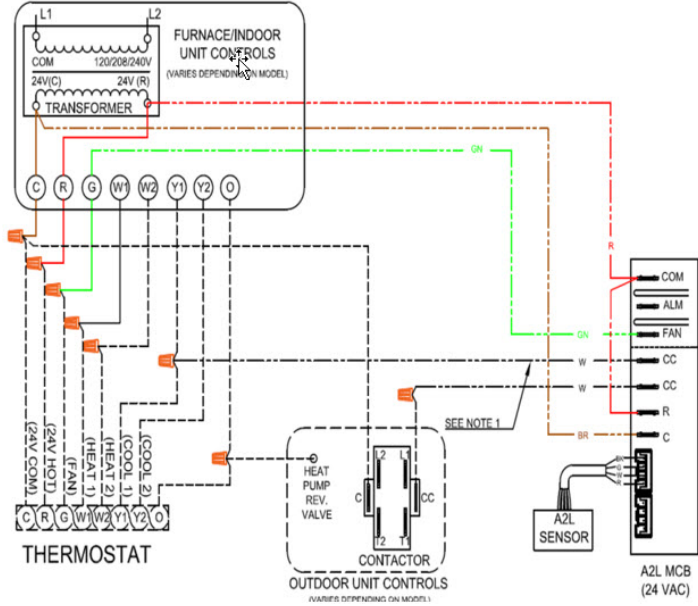

Y & Z-Series Wiring Guide

NOTE: It is important to observe the manufacturer's guidelines to ensure that the unit is installed correctly and runs properly.

SUMMIT

ADP

MAYTAG