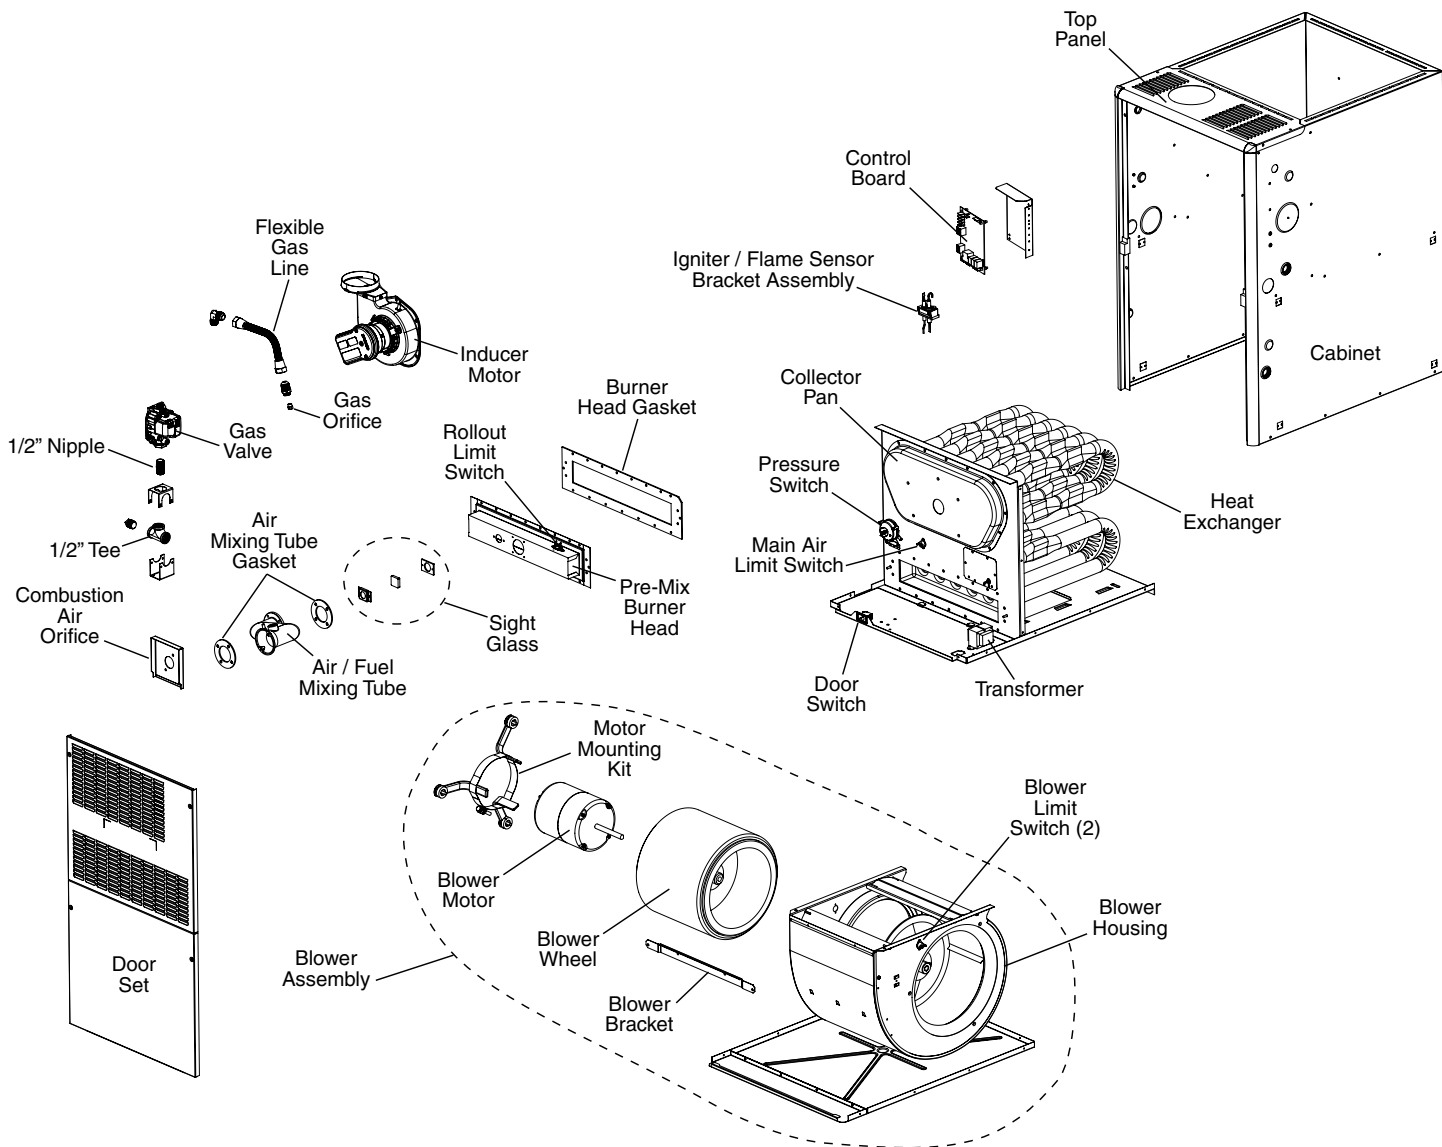

REPLACEMENT PARTS LIST

***G8SA ULTRA-LOW NOX SERIES,
 SINGLE STAGE, NON-CONDENSING GAS FURNACE**

80% AFUE

80+ AFUE***G8SA UPFLOW / HORIZONTAL - REPLACEMENT PARTS LIST**

DESCRIPTION	*G8SA-055U-T23A1	*G8SA-070U-T24B1	*G8SA-100U-T35C1
Blower Housing	102401405R	N/A	N/A
Blower Housing & Wheel	N/A	1027025R	1027026R
Blower Limit	626611R	626611R	626611R
Blower Motor	1021614R	1021615R	1021617R
Blower Wheel	667256R	667374R	667280R
Collector Pan (w gasket)	1028587	1028588	1028589
Combustion Air Orifice	101874005R	101874001R	101874004R
Control Board	1025182R	1025182R	1025182R
Door Set	1028597FK	1028598FK	1028599FK
Door Switch	632693R	632693R	632693R
Flexible Gas Line (Stainless Steel)	1025318R	1025318R	1025318R
Fuse	632261R	632261R	632261R
Gas/Air Venturi	1018739R	1018739R	1018739R
Gas/Air Venturi Gasket Only (Qty: 2)	1028586	1028586	1028586
Gas Orifice (Natural Gas)	1025320R	661026R	661016R
Gas Valve	624775R	624775R	624775R
Heat Exchanger	102160701R	102160702R	102160704R
High Temp Hose (Not Shown)	263967R	263967R	263967R
Ignitor & Flame Sensor Assembly (Includes bracket and gasket)	1021611R	1021611R	1021611R
Ignitor/Flame Sensor Gasket Only (Not Shown, Qty: 20)	1028600	1028600	1028600
Inducer Gasket (Not Shown)	689988R	689988R	689988R
Inducer Motor (w/Gasket)	1028582	1028583	1028584
Main Air Limit Switch	1018470R	1018470R	626616R
Motor Mount Kit	904951	904951	904951
Pre-Mix Burner Head Assembly	1028590	1028591	1028592
Pressure Switch	1018505R	1018505R	1018505R
Roll-Out Limit Switch	1027311R	1027064R	1027062R
Set of Wires (Not Shown)	1025311R	1025311R	1021579R
Top Panel	295911R	295912R	295913R
Transformer	622341R	622341R	622341R

Please specify the correct Model No., Serial No, and part number(s) when ordering parts from the nearest authorized dealer or service center.